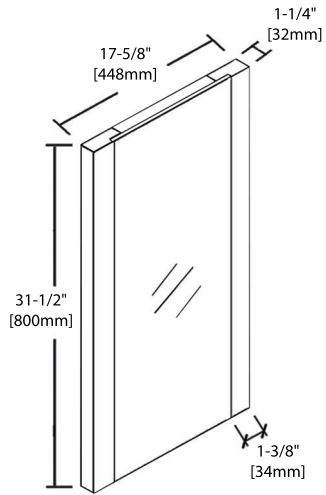

V8011 18

C04 1814

MIRROR

M6011 18

REQUIRED TOOLS

Tape Measure

Pencil

Electric Drill

Drill Bit (6mm)

Silicone

Screwdriver

Spirit Lever

PARTS INCLUDED

4A

10B

6C

2D