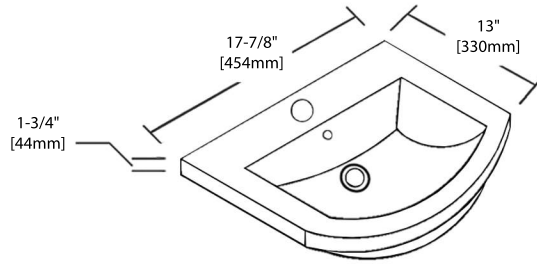

V8011 18

C04 1814

MIRROR

M6011 18

REQUIRED TOOLS

Tape Measure

Pencil

Electric Drill

Drill Bit (6mm)

Silicone

Screwdriver

Spirit Lever

PARTS INCLUDED

4A

10B

6C